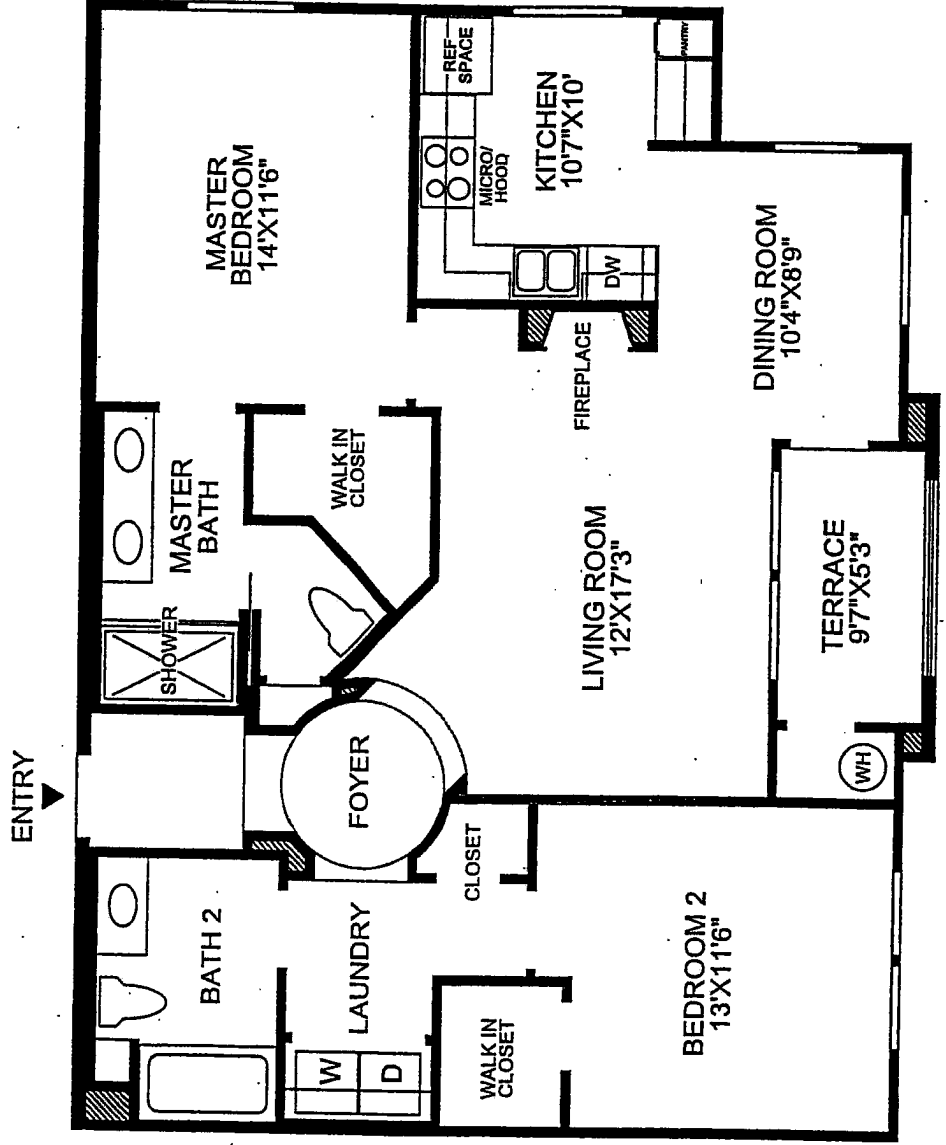

# THE SAN SEBASTIAN COLLECTION

The entry leads to an elegant foyer.

Outdoor views flow from the covered terrace through the living and dining rooms, extending into the well appointed kitchen.

The Master Bedroom offers a walk in closet, and a master bath with shower, dual vanities, and private toilet room.

2 Bedroom, 2 Baths, plus terrace.

MAIN LEVEL