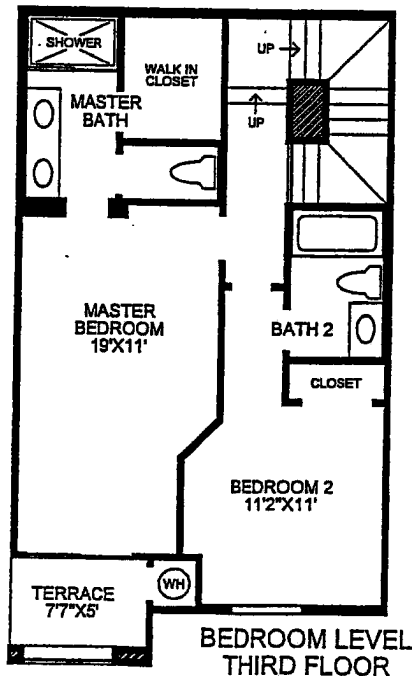

# THE MONTEFRIO VISTA COLLECTION

The dining and living rooms feature an open design with a fireplace and access to an outdoor terrace.

The well appointed kitchen is conveniently located with many amenities and a raised breakfast bar.

The Master bedroom features a walk in closet, private terrace, and a master bath with shower, dual vanities and private toilet room.

2 Bedrooms, 2-1/2 Baths, 2 terraces, and laundry area.

DRAFT

The floorplans and elevations of *Toll Brothers* homes are copyrighted. We have enforced and will continue to enforce our federal copyrights to protect the investment of our homebuyers.