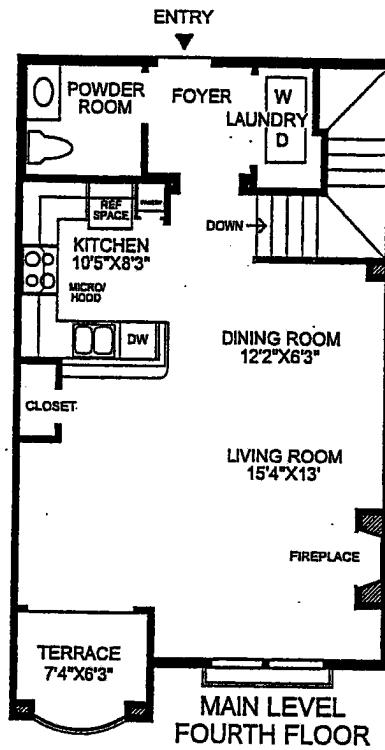

# THE MONTEFRIO VISTA COLLECTION

The dining and living rooms feature an open design with a fireplace and access to an outdoor terrace.

The well appointed kitchen is conveniently located with many amenities and a raised breakfast bar.

The Master bedroom features a walk in closet, private terrace, and a master bath with shower, dual vanities and private toilet room.

2 Bedrooms, 2-1/2 Baths, 2 terraces, and laundry area.

DRAFT

The floorplans and elevations of *Toll Brothers* homes are copyrighted. We have enforced and will continue to enforce our federal copyrights to protect the investment of our homebuyers.