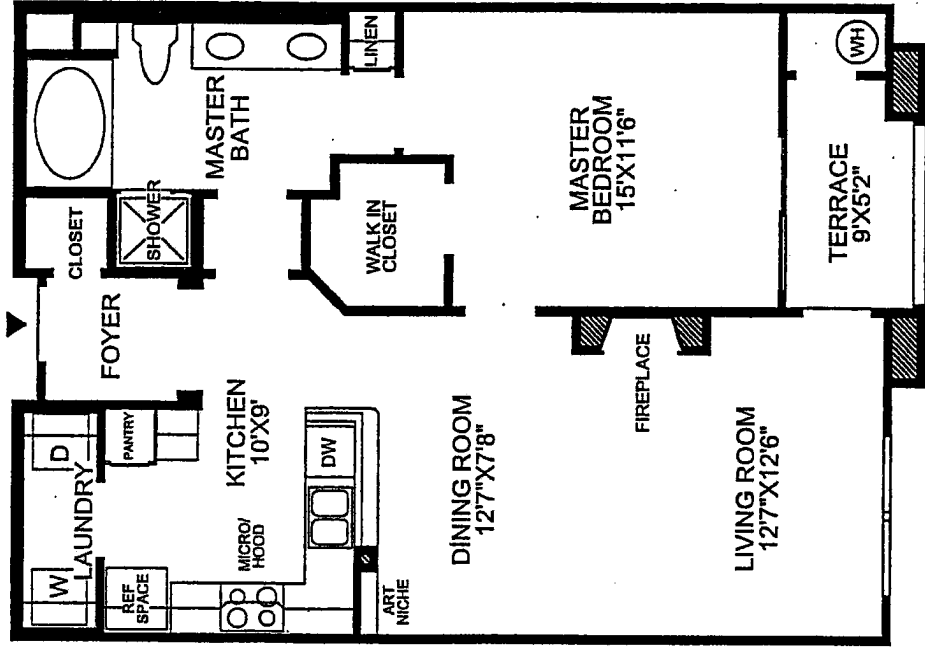

THE LEON COLLECTION

The Dining and Living rooms feature an open design with a fireplace and access to the private terrace.

The well appointed Kitchen features a pantry and easy access to the separate laundry room.

The Master bedroom features a walk in closet, and direct access to the terrace, a master bath with soaking tub, separate shower, and dual vanities.

1 Bedroom, 1 Bath, plus terrace

MAIN LEVEL