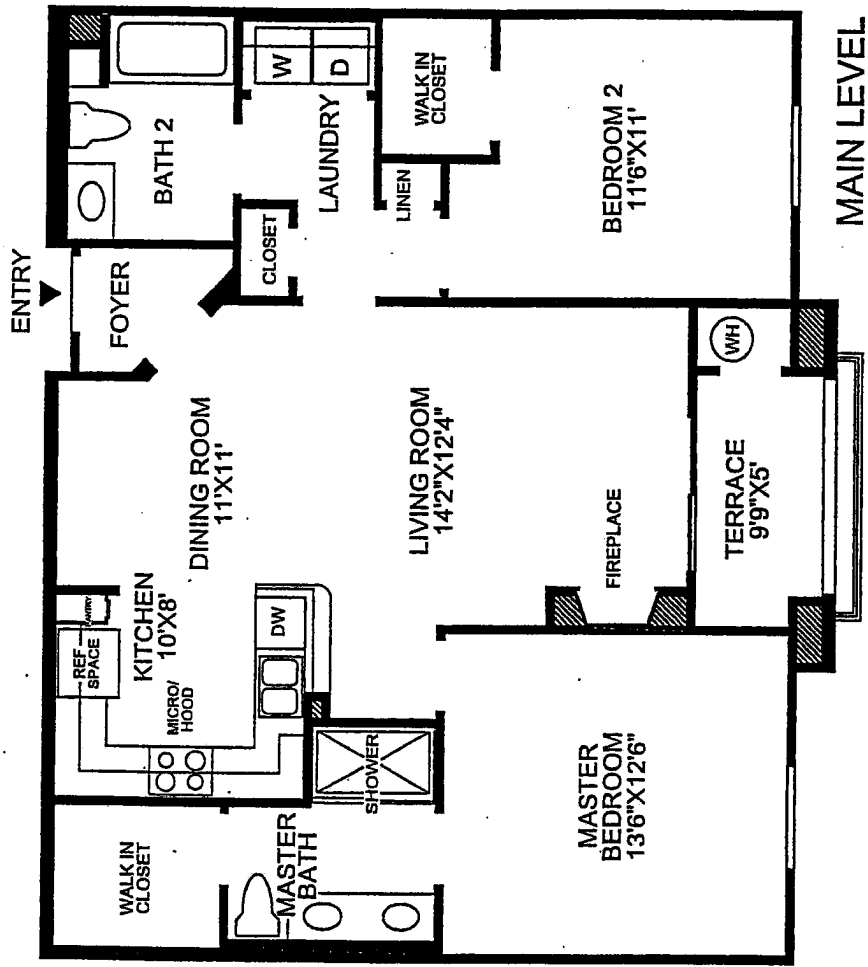

THE CORRIDA COLLECTION

The Entry leads to an elegant foyer.

Open living area provides views from the well appointed kitchen through the living and dining rooms to the covered outdoor terrace.

The Master bedroom features a walk in closet, and master bath with shower and dual vanities.

2 Bedrooms, 2 Baths, Laundry area, plus terrace

All room dimensions are approximate, shown to the maximum dimensions of each room, and are subject to field variation. Dimensions should not be used to calculate room square footage. Some windows and floor plans may vary with elevations. Some features may vary from community to community. Please consult a Sales Manager for details. Options purchased must be specified in exhibit B.