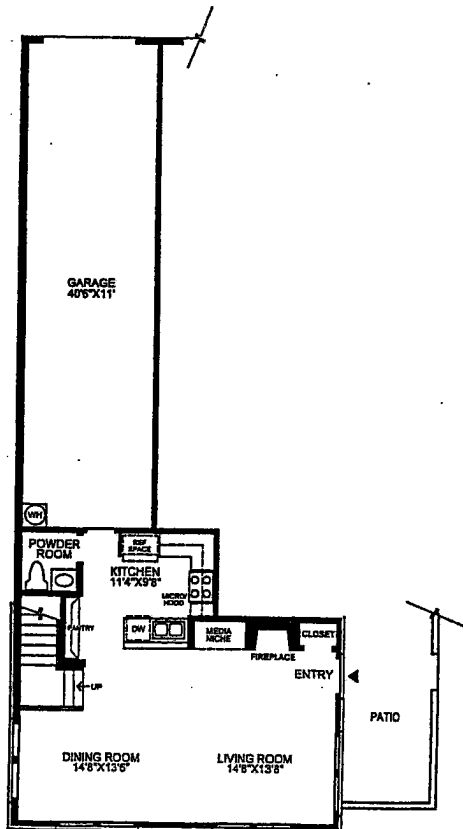

THE CAPRI COLLECTION

Two car private garage with direct access to unit.

Private guest entry with spacious patio for convenient entertaining.

The dining and living rooms feature an open design with fireplace and media niche.

The well appointed kitchen area features many amenities including a convenient pantry.

The private Master bedroom suite occupies it's own level and features dual closets, a master bath with shower, dual vanities, and separate toilet area.

Laundry room within the unit, and linen cabinets adjacent all bedroom locations.

2 bedrooms, 2½ baths, spacious patio.

SECOND LEVEL

THIRD LEVEL

MAIN LEVEL

DRAFT