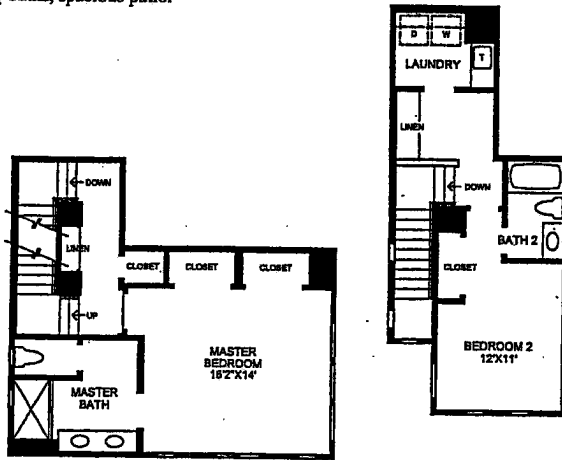

THE CAPRI COLLECTION

Two car private garage with direct access to unit.

Private guest entry with spacious patio for convenient entertaining.

The dining and living rooms feature an open design with fireplace and media niche.

The well appointed kitchen area features many amenities including a convenient pantry.

The private Master bedroom suite occupies it's own level and features dual closets, a master bath with shower, dual vanities, and separate toilet area.

Laundry room within the unit, and linen cabinets adjacent all bedroom locations.

2 bedrooms, 2½ baths, spacious patio.

SECOND LEVEL

THIRD LEVEL

MAIN LEVEL

DRAFT