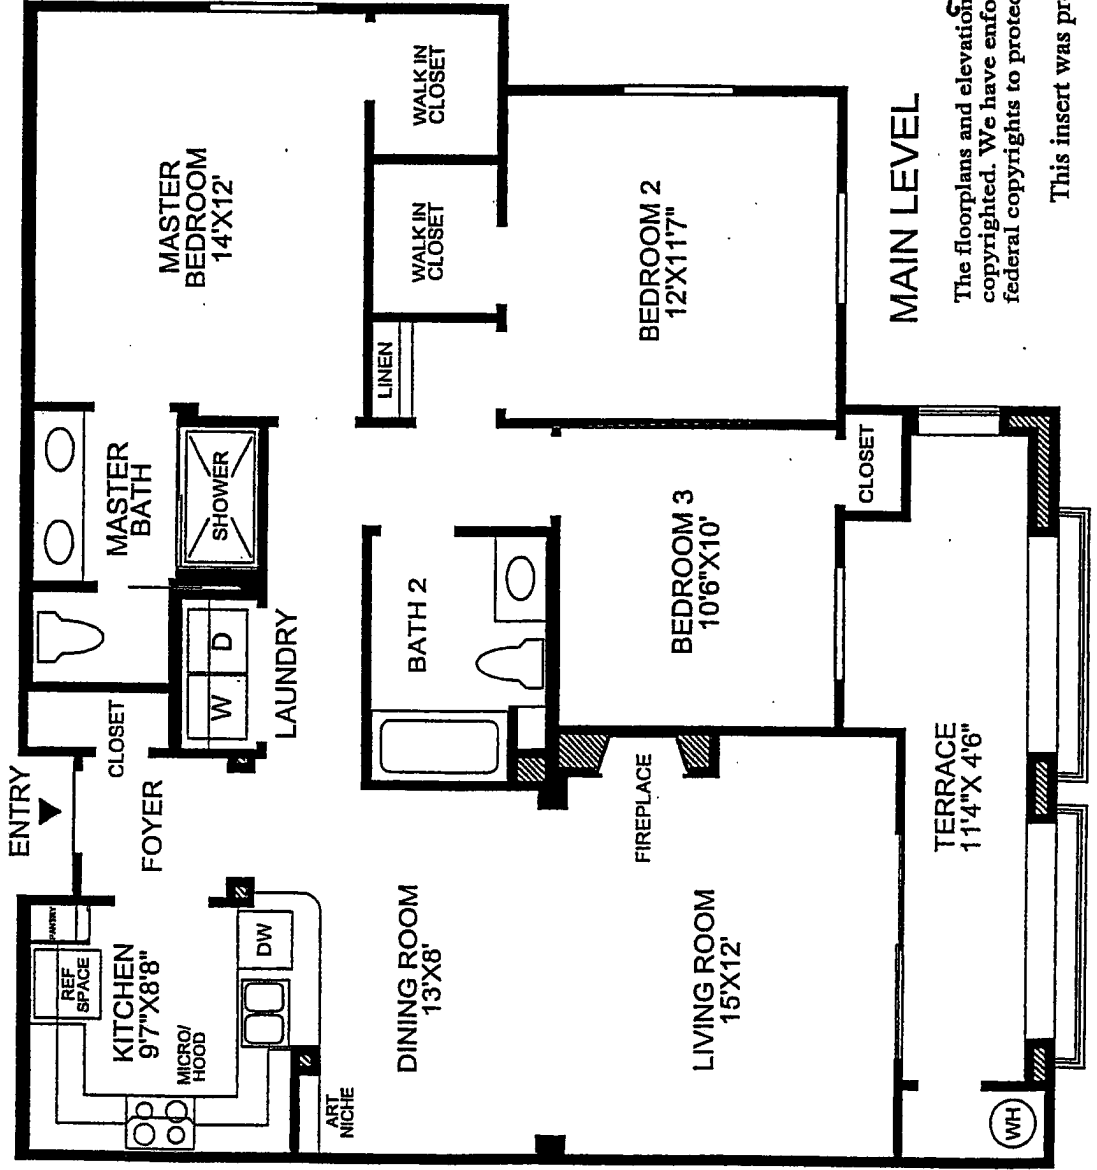

THE ARONA COLLECTION

The foyer flows into the dining and living rooms and provides access out to the grand terrace for convenient entertaining.

The well appointed kitchen features many amenities and opens onto the dining room.

The Master Bedroom offers a walk in closet, and a master bath with shower, dual vanities, and private toilet room.

3 Bedrooms, 2 Baths, laundry aca, plus terrace.

DRAFT

The floorplans and elevations of **TRU-BROTHERS** homes are copyrighted. We have enforced and will continue to enforce our federal copyrights to protect the investment of our homebuyers.