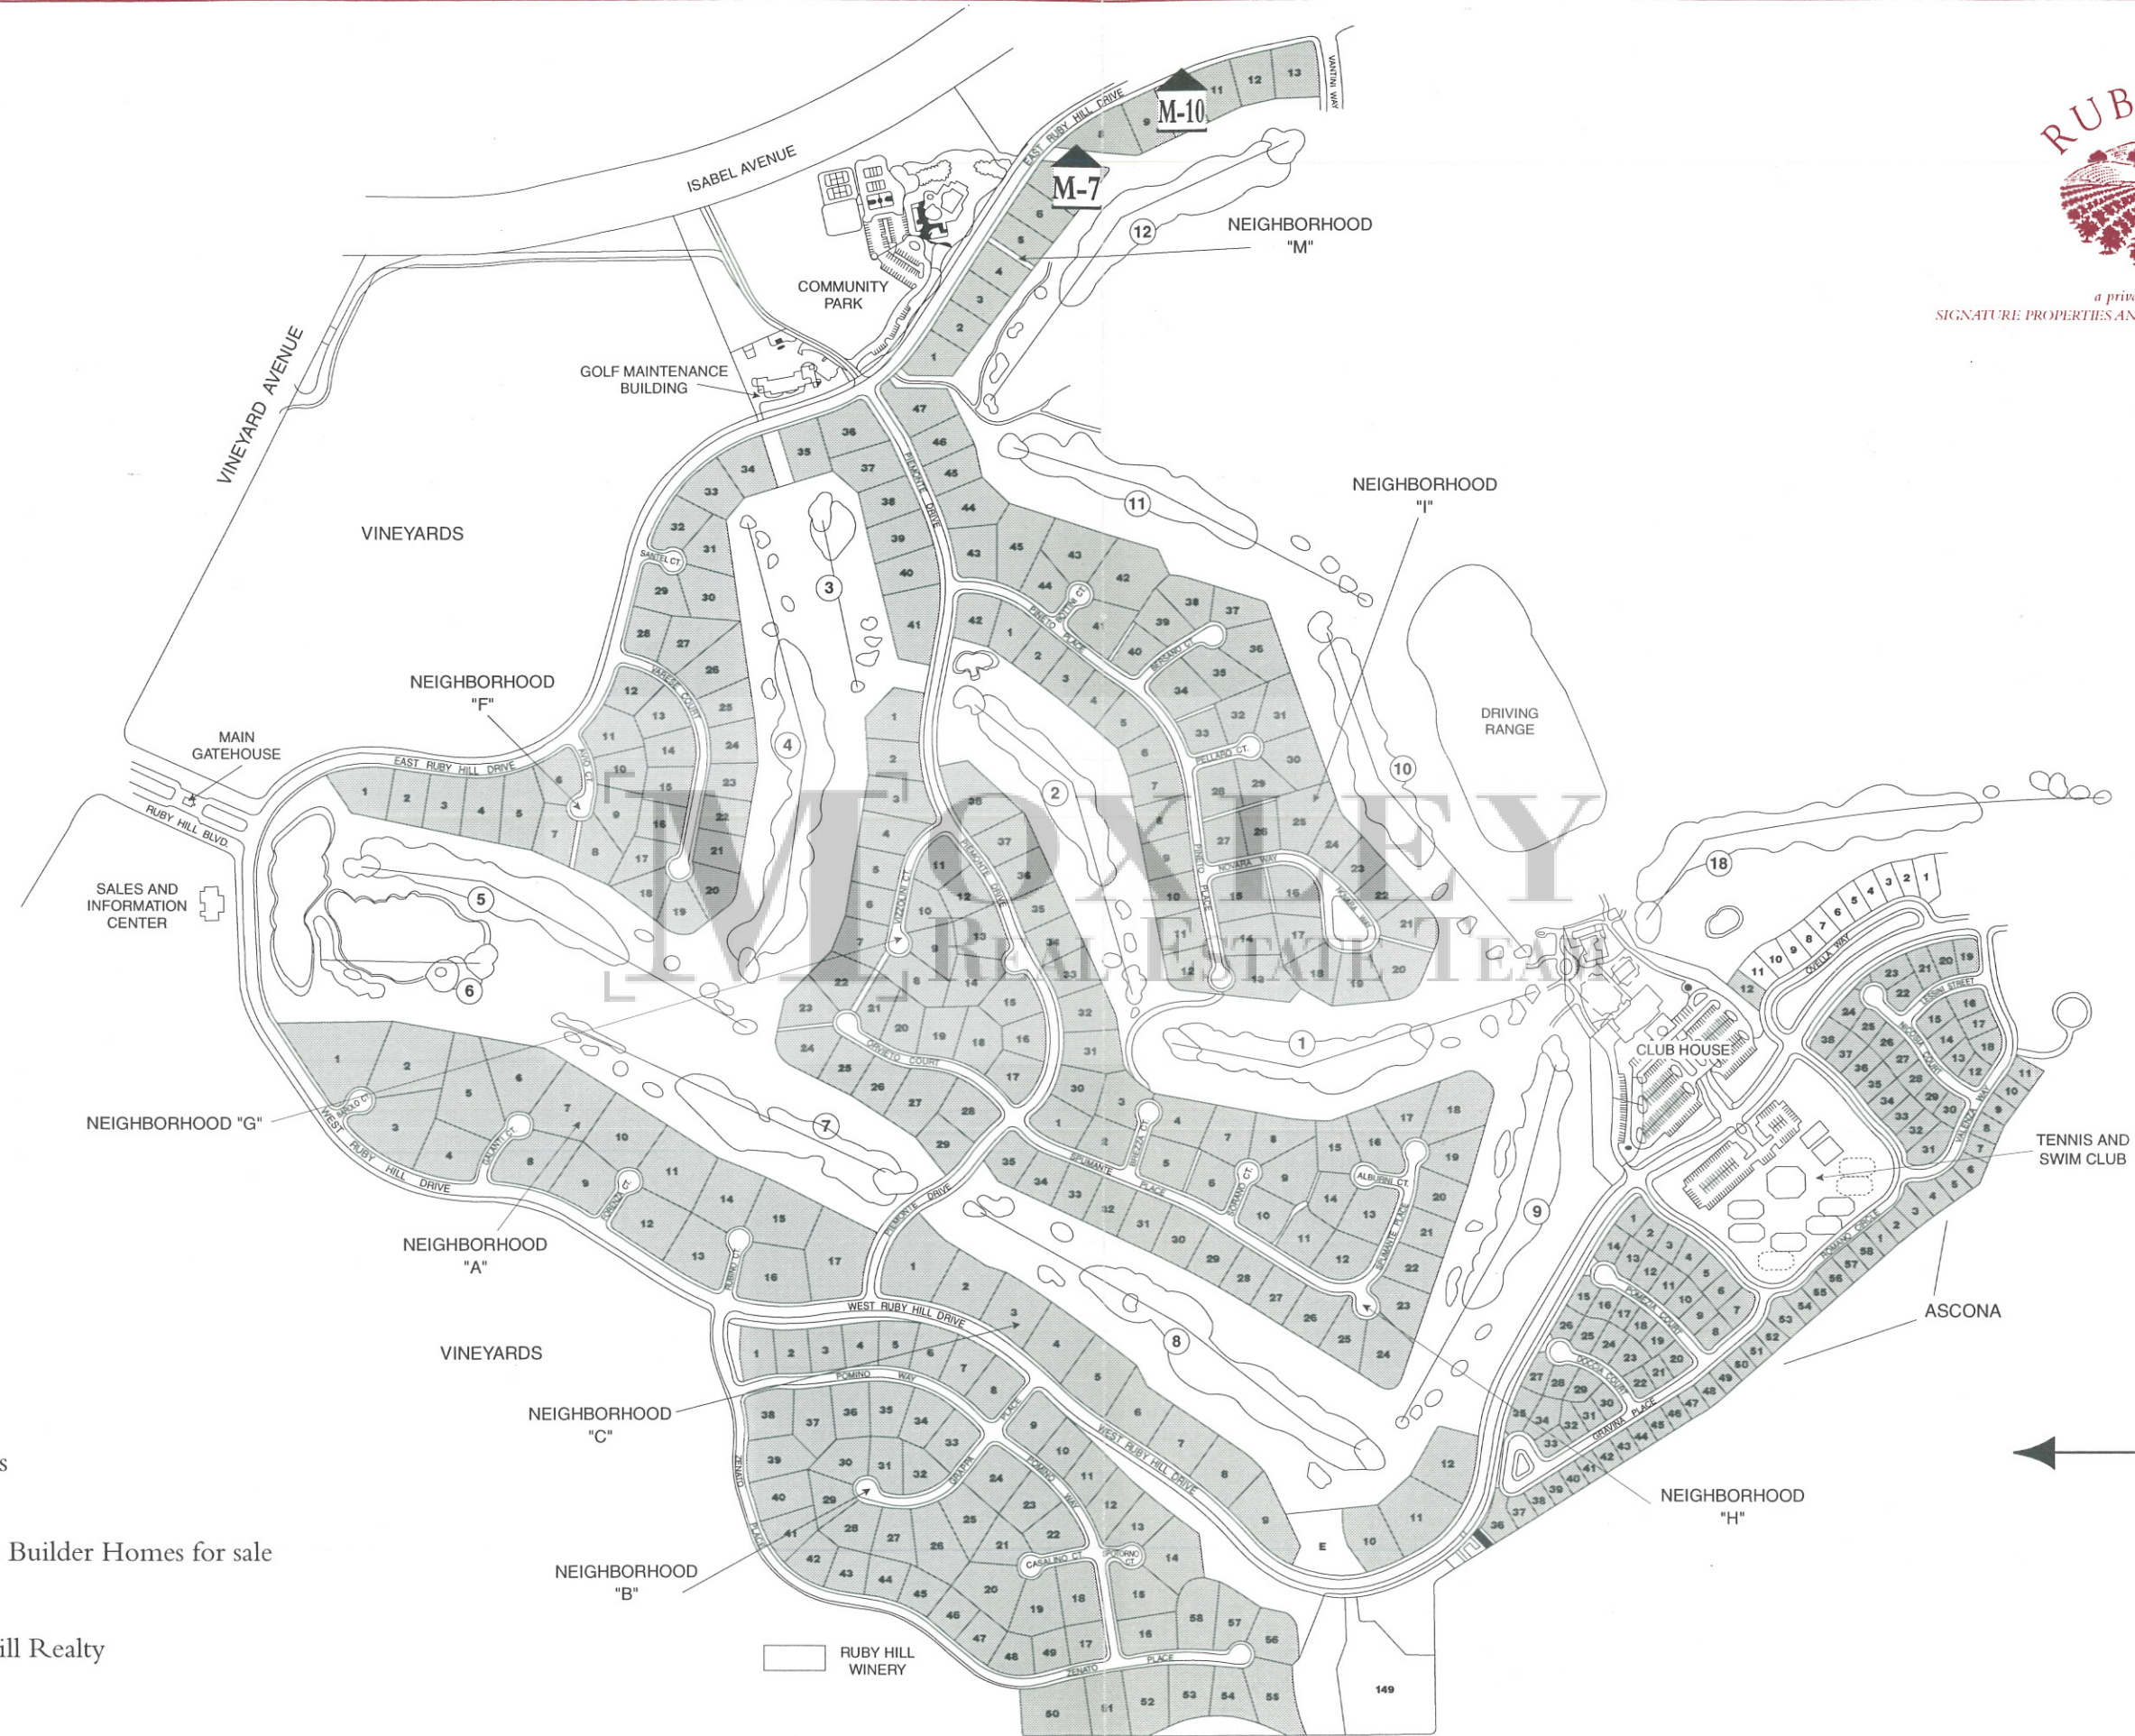

THE WEST
NEIGHBORHOODS
OF RUBY HILL

[M]OXLEY
REAL ESTATE TEAM

a private community by
SIGNATURE PROPERTIES AND NICKLAUS/SIERRA DEVELOPMENT

Sold Lots

Featured Builder Homes for sale

Ruby Hill Realty

RUBY HILL WINERY