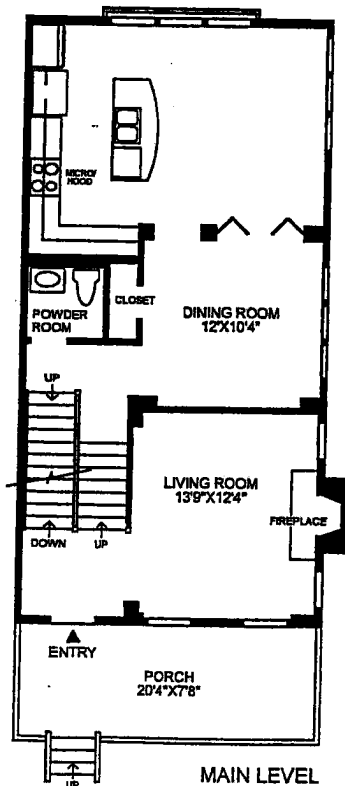

THE KINSDALE ELITE COLLECTION

Private front entry with expansive porch.

Dramatic split level dining and living room with fireplace and views to front porch.

The spacious kitchen with island and convenient pantry opens to the family room.

The Master Bedroom features a walk in closet, optional fireplace, and an expansive balcony, a master bath with dual vanities, soaking tub, separate shower, and private toilet room.

Spacious loft features a half bath and charming dormer windows.

3 bedrooms plus loft, 2 ½ baths plus powder room, Family room, laundry, and direct access, two car, side by side garage.

UPPER LEVEL

LOFT

MAIN LEVEL

GARAGE LEVEL

DRAFT