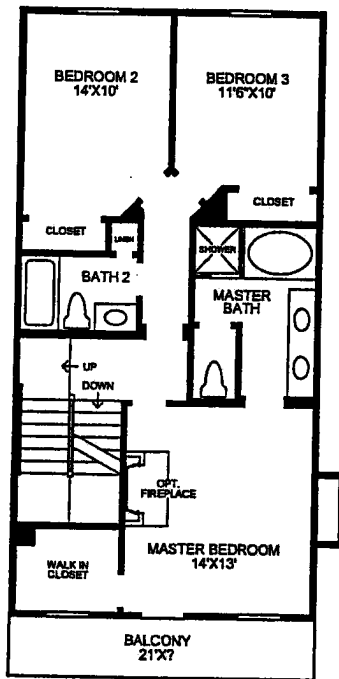

THE KINSDALE ELITE COLLECTION

Private front entry with expansive porch.

Dramatic split level dining and living room with fireplace and views to front porch.

The spacious kitchen with island and convenient pantry opens to the family room.

The Master Bedroom features a walk in closet, optional fireplace, and an expansive balcony, a master bath with dual vanities, soaking tub, separate shower, and private toilet room.

Spacious loft features a half bath and charming dormer windows.

3 bedrooms plus loft, 2 ½ baths plus powder room, Family room, laundry, and direct access, two car, side by side garage.

UPPER LEVEL

LOFT

MAIN LEVEL

GARAGE LEVEL

DRAFT