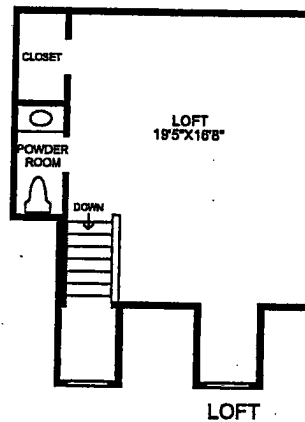

The Master Bedroom features a walk in closet, optional fireplace, and an expansive balcony, a master bath with dual vanities, soaking tub, separate shower, and private toilet room.

Spacious loft features a half bath and charming dormer windows.

3 bedrooms plus loft, 2 ½ baths plus powder room, Family room, laundry, and direct access, two car, side by side garage.

UPPER LEVEL

LOFT

MAIN LEVEL

GARAGE LEVEL

DRAFT