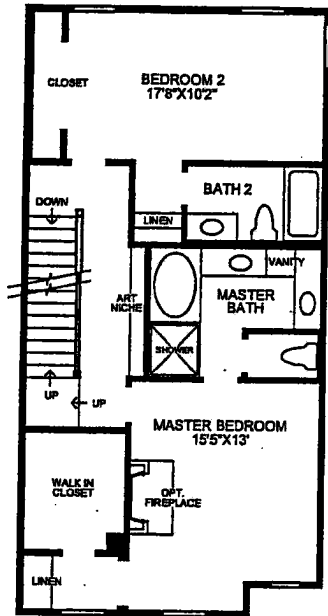

# THE BRIGHTON GRAND ELITE COLLECTION

Features all of the many amenities of the Brighton Collection with added area in the living, dining, kitchen, and bedrooms.

The expanded living and dining rooms feature a fireplace, and views to the gracious front porch.

The well appointed kitchen area offers a breakfast area and convenient access to the separate laundry room.

The Master bedroom offers a spacious walk in closet, an optional fireplace, and a master bath with roman tub, separate shower, dual vanities, and private toilet room.

Spacious private loft features a half bath and charming dormer windows.

2 bedrooms plus loft, 2 1/2 baths plus powder room with direct access private two car garage.

UPPER LEVEL

LOFT

MAIN LEVEL

GARAGE LEVEL