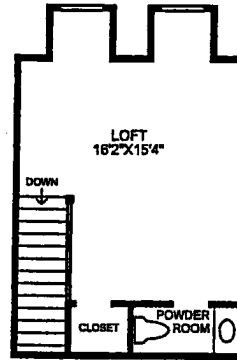

The well appointed kitchen area offers a breakfast area and convenient access to the separate laundry room.

The Master bedroom offers a spacious walk in closet, an optional fireplace, and a master bath with roman tub, separate shower, dual vanities, and private toilet room.

Spacious private loft features a half bath and charming dormer windows.

2 bedrooms plus loft, 2 1/2 baths plus powder room with direct access private two car garage.

UPPER LEVEL

LOFT

MAIN LEVEL

GARAGE LEVEL