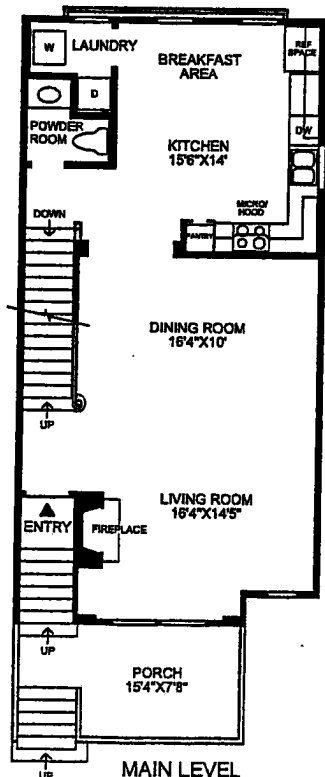

The well appointed kitchen area offers a breakfast area and convenient access to the separate laundry room.

The Master bedroom offers a spacious walk in closet, an optional fireplace, and a master bath with roman tub, separate shower, dual vanities, and private toilet room.

Spacious private loft features a half bath and charming dormer windows.

2 bedrooms plus loft, 2 1/2 baths plus powder room with direct access private two car garage.

UPPER LEVEL

LOFT

MAIN LEVEL

GARAGE LEVEL