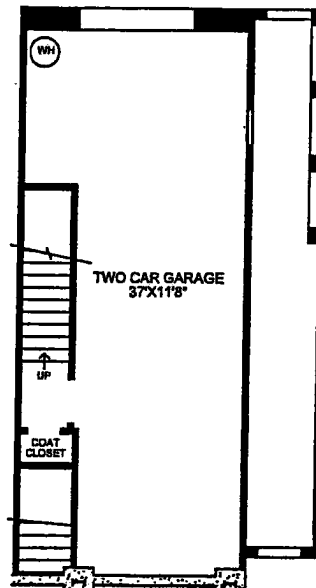

The well appointed kitchen area offers a breakfast area and convenient access to the separate laundry room.

The Master bedroom offers a spacious walk in closet, an optional fireplace, and a master bath with roman tub, separate shower, dual vanities, and private toilet room.

Spacious private loft features a half bath and charming dormer windows.

2 bedrooms plus loft, 2 1/2 baths plus powder room with direct access private two car garage.

UPPER LEVEL

LOFT

MAIN LEVEL

GARAGE LEVEL