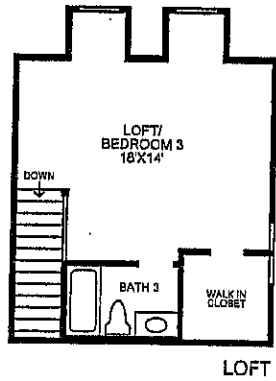

# THE BRIGHTON ELITE COLLECTION

Dramatic covered front entry with private porch.

The expanded living and dining rooms feature a fireplace, and views to the gracious front porch.

The well appointed kitchen area offers a breakfast area and convenient access to the separate laundry room.

The Master bedroom offers a walk in closet and optional fireplace, a master bath with Roman tub, separate shower, dual vanities, and private toilet room.

Spacious private loft/ Bedroom 3 features a full bath and walk in closet.

2 bedrooms plus loft, 3 1/2 baths with direct access to private garage.

DRAFT

LOFT

UPPER LEVEL

GARAGE LEVEL

MAIN LEVEL