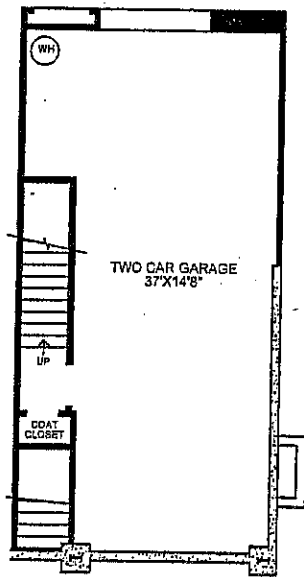

The Master bedroom offers a walk in closet and optional fireplace, a master bath with Roman tub, separate shower, dual vanities, and private toilet room.

Spacious private loft/ Bedroom 3 features a full bath and walk in closet.

2 bedrooms plus loft, 3 1/2 baths with direct access to private garage.

DRAFT

LOFT

UPPER LEVEL

GARAGE LEVEL

MAIN LEVEL