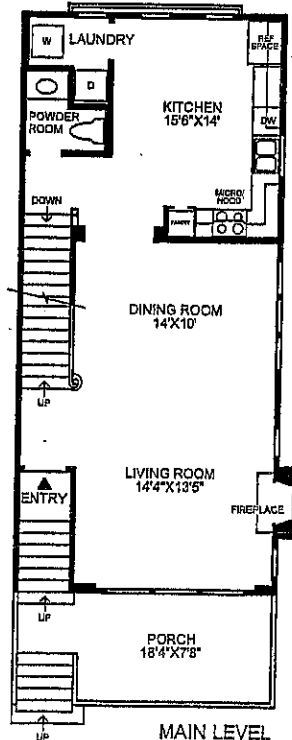

# THE BRIGHTON ELITE COLLECTION

Dramatic covered front entry with private porch.

The expanded living and dining rooms feature a fireplace, and views to the gracious front porch.

The well appointed kitchen area offers a breakfast area and convenient access to the separate laundry room.

The Master bedroom offers a walk in closet and optional fireplace, a master bath with Roman tub, separate shower, dual vanities, and private toilet room.

Spacious private loft/ Bedroom 3 features a full bath and walk in closet.

2 bedrooms plus loft, 3 1/2 baths with direct access to private garage.

DRAFT

LOFT

UPPER LEVEL

GARAGE LEVEL

MAIN LEVEL