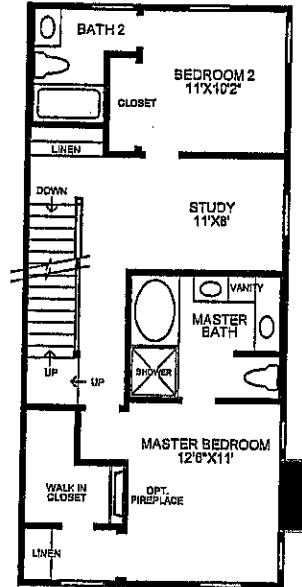

# THE BRIGHTON ELITE COLLECTION

Dramatic covered front entry with private porch.

The expanded living and dining rooms feature a fireplace, and views to the gracious front porch.

The well appointed kitchen area offers a breakfast area and convenient access to the separate laundry room.

The Master bedroom offers a walk in closet and optional fireplace, a master bath with Roman tub, separate shower, dual vanities, and private toilet room.

Spacious private loft/ Bedroom 3 features a full bath and walk in closet.

2 bedrooms plus loft, 3 1/2 baths with direct access to private garage.

DRAFT

LOFT

UPPER LEVEL

GARAGE LEVEL

MAIN LEVEL